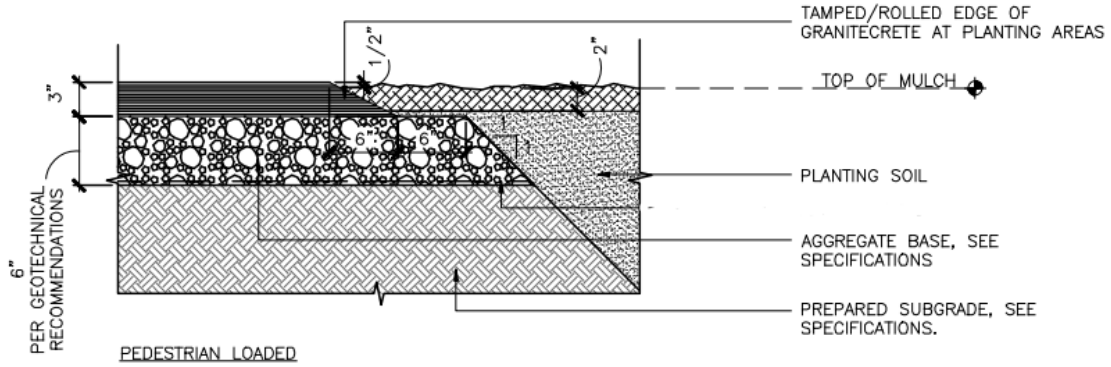

GraniteCrete™

Permanent. Permeable. Natural.

THE FUTURE OF PAVING

No Edging Illustration

SCALE: 1 1/2"=1'-0"